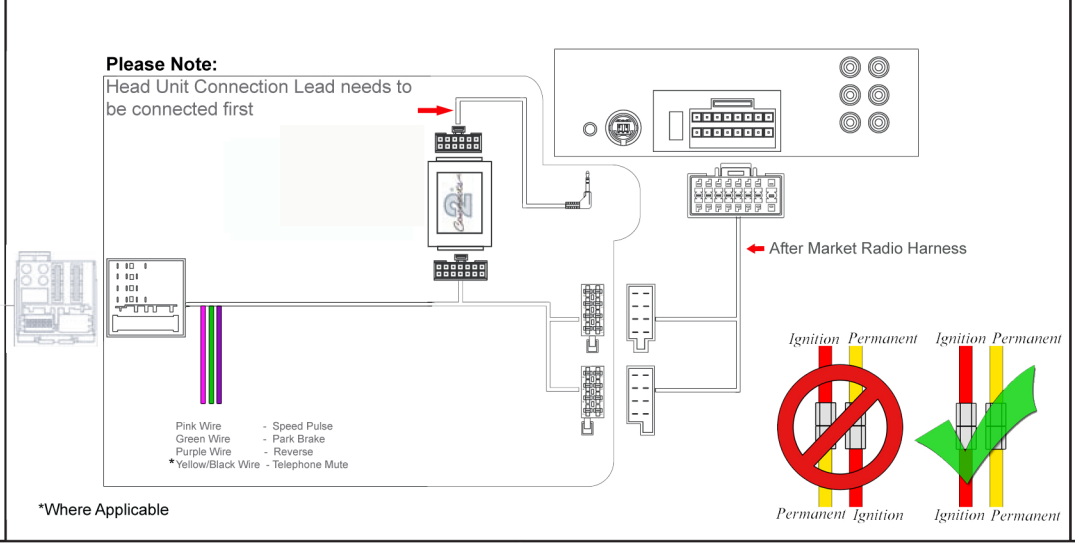

Installation Guide

Part No: CTSVX004.2 Vauxhall/Opel Can-Bus Steering Wheel Control Interface

Vehicle Compatibility:

CAN-Bus Vehicles

Vauxhall Antara 2010>

Steering Wheel Control Functions

Source

Track Up Volume Up

Track Down Volume Down

* Note All Dates are guide lines only as specifications of vehicles change

Installation Guide

Part No: CTSVX004.2 Vauxhall/Opel Can-Bus Steering Wheel Control Interface

Board Computer / System Settings