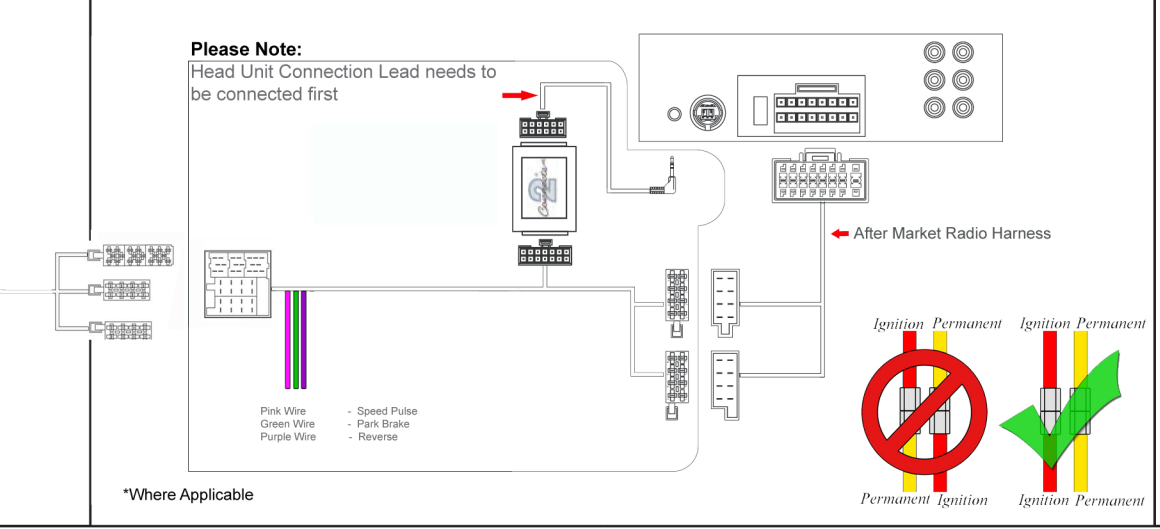

Installation Guide

Part No: CTSPG010.2 Peugeot Can-Bus Steering Wheel Control Interface

Vehicle Compatibility:

Peugeot Boxer 2008 >

Steering Wheel Control Functions

* Note All Dates are guide lines only as specifications of vehicles change