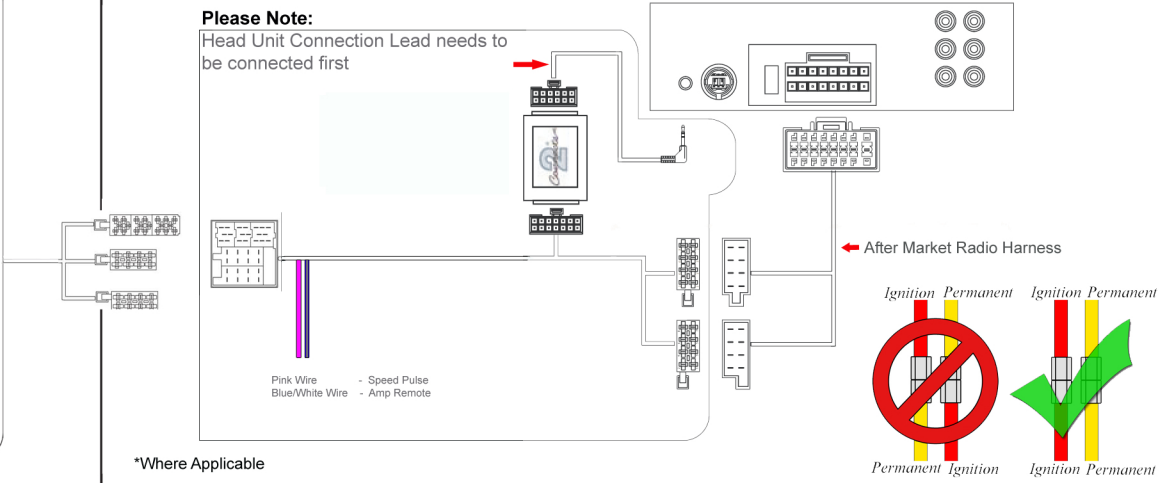

# Installation Guide

Part No: CTSKI003.2 Kia Can-Bus Steering Wheel Control Interface

## Steering Wheel Control Functions

\* Note All Dates are guide lines only as specifications of vehicles change

## ***To adjust Fader:***

- 1. Press and hold SOURCE button on the steering wheel for 10 seconds. The audio will mute when the fader menu has been entered.*
- 2. To adjust the fader, use the track up and down button on the steering wheel.*
- 3. To exit the fader menu, press the SOURCE button briefly. Exit from this mode will be confirmed by the audio muting twice. The steering wheel buttons will revert back to normal functions.*