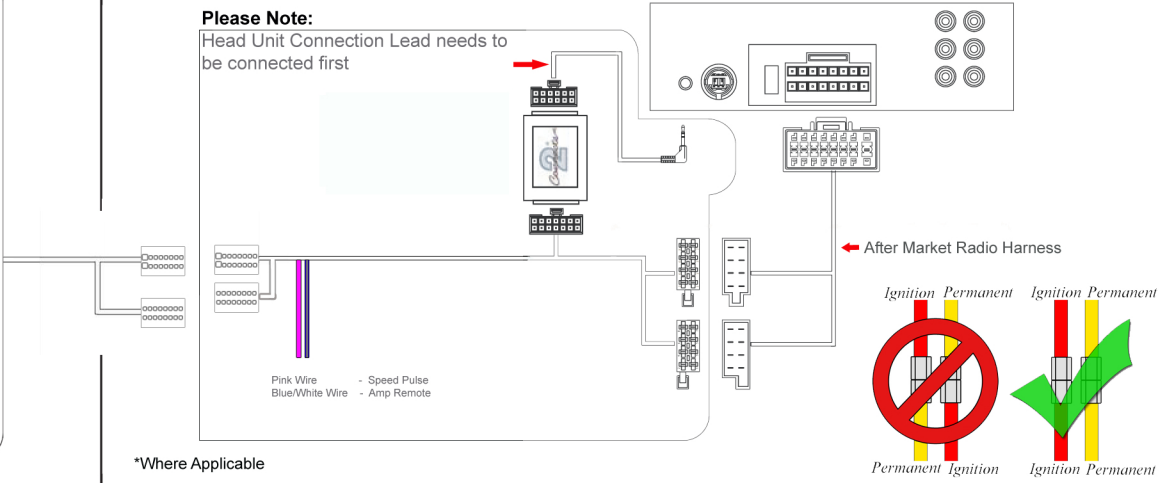

Installation Guide

Part No: CTSHY006.2 Hyundai Can-Bus Steering Wheel Control Interface

Vehicle Compatibility:

- Hyundai Ix35 2009>
- Hyundai Ix40 2011>

Amplified

Steering Wheel Control Functions

* Note All Dates are guide lines only as specifications of vehicles change

Installation Guide

Part No: CTSHY006.2 Hyundai Can-Bus Steering Wheel Control Interface

To adjust Fader:

- 1. Press and hold SOURCE button on the steering wheel for 10 seconds. The audio will mute when the fader menu has been entered.*
- 2. To adjust the fader, use the track up and down button on the steering wheel.*
- 3. To exit the fader menu, press the SOURCE button briefly. Exit from this mode will be confirmed by the audio muting twice. The steering wheel buttons will revert back to normal functions.*