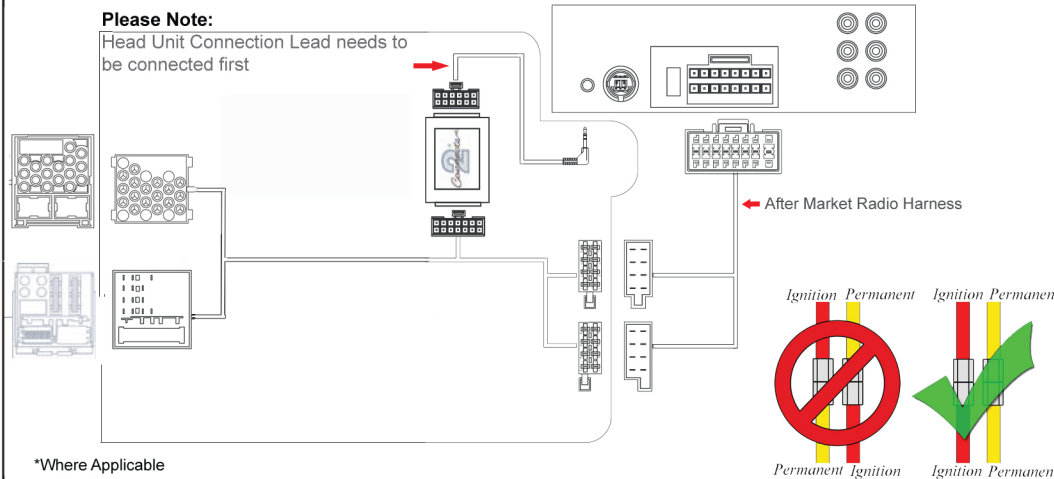

Installation Guide

Part No: **CTSBM00CAA** BMW Steering Wheel Control Interface & Antenna Adapter

Vehicle Compatibility:

3-Series (E46)	1998 - 2005
5-Series (E39)	1996 - 2004
7-Series (E38)	1994 - 2001
Mini (R50/R52/R35)	2004 - 2006
Z4 (E85)	2002 - 2008
X3 (E38)	2004 - 2010
X5	2000 - 2005

For Vehicles with BMW Business OEM Head Units. Supplied with 17 & 40 Way Connection Leads

Steering Wheel Control Functions

* Note All Dates are guide lines only as specifications of vehicles change